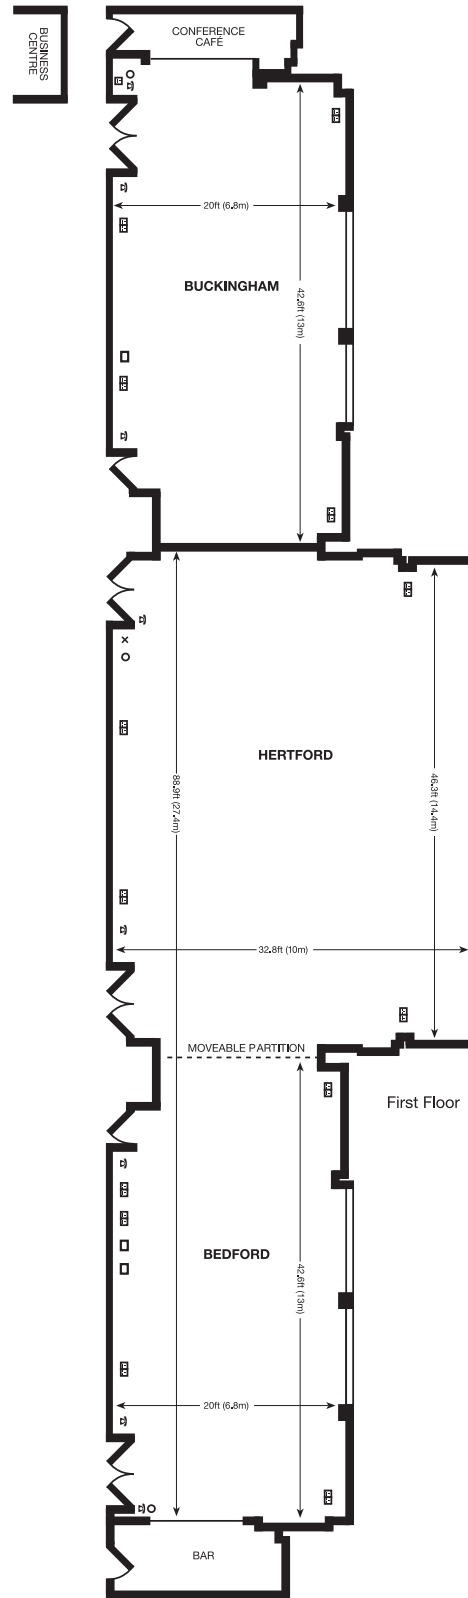

First Floor

Ground Floor

Counties Suite - Bedford and Hertford combined

KEY

- Double 13 amp socket
- Telephone point
- TV aerial
- Flipchart
- White-board
- Screen
- Microphone point
- Dimmer
- Moveable partition
- Window