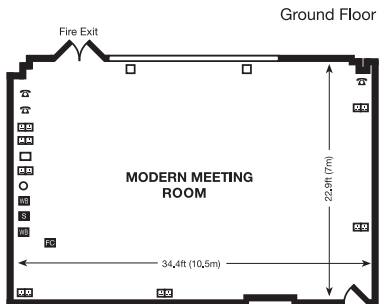

First Floor

Ground Floor

Counties Suite - Bedford and Hertford combined

KEY

- Double 13 amp socket
- Telephone point
- TV aerial
- Flipchart
- White-board
- Screen
- Microphone point
- Dimmer
- Moveable partition
- Window