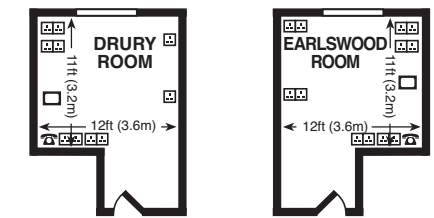

First Floor