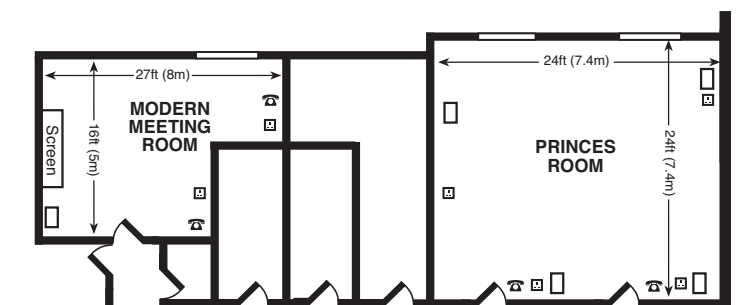

**Available for a small daily charge

Room Name	Banquet Style	Boardroom Style	Cabaret Style	Classroom Style	Hollow Square Style	Reception Style	Theatre Style	U-shape Style
Alderbrook	0	10	0	0	0	0	0	0
Blossomfield	0	12	0	0	0	0	0	8
Churchill	0	20	15	0	0	0	30	20
De Limesi Suite	150	100	90	100	100	200	200	90
De Limesi 1*	80	40	60	60	60	120	90	50
De Limesi 2*	40	25	24	40	30	60	55	25
Drury	0	6	0	0	0	0	0	0
Earlswood	0	6	0	0	0	0	0	0
Fulford	0	6	0	0	0	0	0	0
Greswolde	0	6	0	0	0	0	0	0
Homer	0	22	0	20	0	0	30	0
Modern Meeting Room	20	20	15	0	0	20	30	20
Princes Suite	40	25	24	26	20	50	55	20

*De Limesi 1 and 2 combined. **Not featured on plans. ^ Maximum area

Room Name	Room Dimensions L x W	Area Sq Ft	Ceiling Height	Door Dimensions H x W	Floor Level	Natural Lighting
Alderbrook	18.0 x 16.0	288.0	9.0	6.0 x 2.6	GRND	N
Blossomfield	16.0 x 15.0	240.0	9.0	6.0 x 2.6	GRND	N
Churchill	28.0 x 15.0	420.0	9.0	6.0 x 2.6	GRND	N
De Limesi Suite	73.0 x 25.0	1825.0	11.0	6.0 x 5.0	GRND	Y
Drury	12.0 x 11.0	132.0	8.0	6.0 x 2.6	1ST	Y
Earlswood	12.0 x 11.0	132.0	8.0	6.0 x 2.6	1ST	Y
Fulford	12.0 x 11.0	132.0	8.0	6.0 x 2.6	1ST	Y
Greswolde	12.0 x 11.0	132.0	8.0	6.0 x 2.6	1ST	Y
Homer	30.0 x 13.0	390.0	9.0	6.0 x 2.6	GRND	N
Modern Meeting Room	27.0 x 16.0	432.0	8.0	6.0 x 2.6	1ST	Y
Princes Suite	24.0 x 24.0	576.0	8.0	7.0 x 3.0	1ST	Y

First Floor

Ground Floor

KEY

- Single 13 amp socket
- Double 13 amp socket
- ☎ Telephone point
- TV aerial
- ☎ ISDN socket
- 3 Phase electricity supply
- × Microphone point
- Dimmer
- Moveable partition

Holiday Inn Solihull - United Kingdom