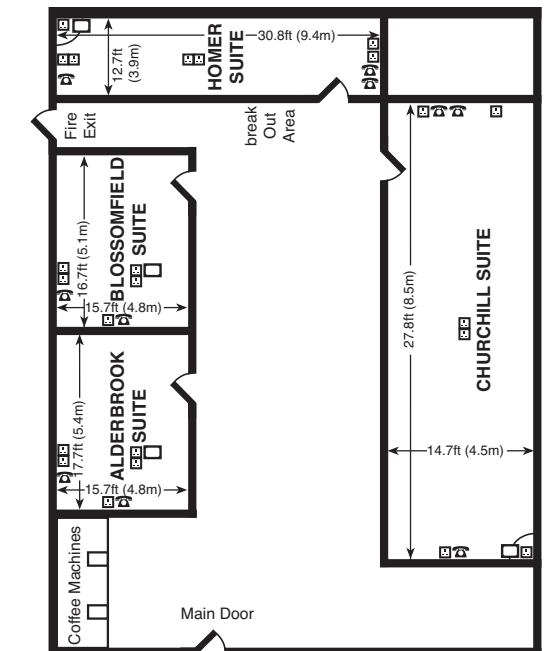

*De Limesi 1 and 2 combined. **Not featured on plans. ^ Maximum area

Room Name	Room Dimensions L x W	Area Sq Ft	Ceiling Height	Door Dimensions H x W	Floor Level	Natural Lighting
Alderbrook	18.0 x 16.0	288.0	9.0	6.0 x 2.6	GRND	N
Blossomfield	16.0 x 15.0	240.0	9.0	6.0 x 2.6	GRND	N
Churchill	28.0 x 15.0	420.0	9.0	6.0 x 2.6	GRND	N
De Limesi Suite	73.0 x 25.0	1825.0	11.0	6.0 x 5.0	GRND	Y
Drury	12.0 x 11.0	132.0	8.0	6.0 x 2.6	1ST	Y
Earlswood	12.0 x 11.0	132.0	8.0	6.0 x 2.6	1ST	Y
Fulford	12.0 x 11.0	132.0	8.0	6.0 x 2.6	1ST	Y
Greswolde	12.0 x 11.0	132.0	8.0	6.0 x 2.6	1ST	Y
Homer	30.0 x 13.0	390.0	9.0	6.0 x 2.6	GRND	N
Modern Meeting Room	27.0 x 16.0	432.0	8.0	6.0 x 2.6	1ST	Y
Princes Suite	24.0 x 24.0	576.0	8.0	7.0 x 3.0	1ST	Y

First Floor

Ground Floor

KEY

- Single 13 amp socket
- Double 13 amp socket
- ☎ Telephone point
- TV aerial
- ☎ ISDN socket
- 3 Phase electricity supply
- × Microphone point
- Dimmer
- Moveable partition

Holiday Inn Solihull - United Kingdom