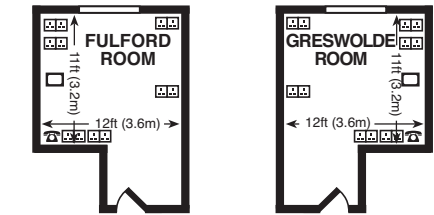

First Floor

First Floor