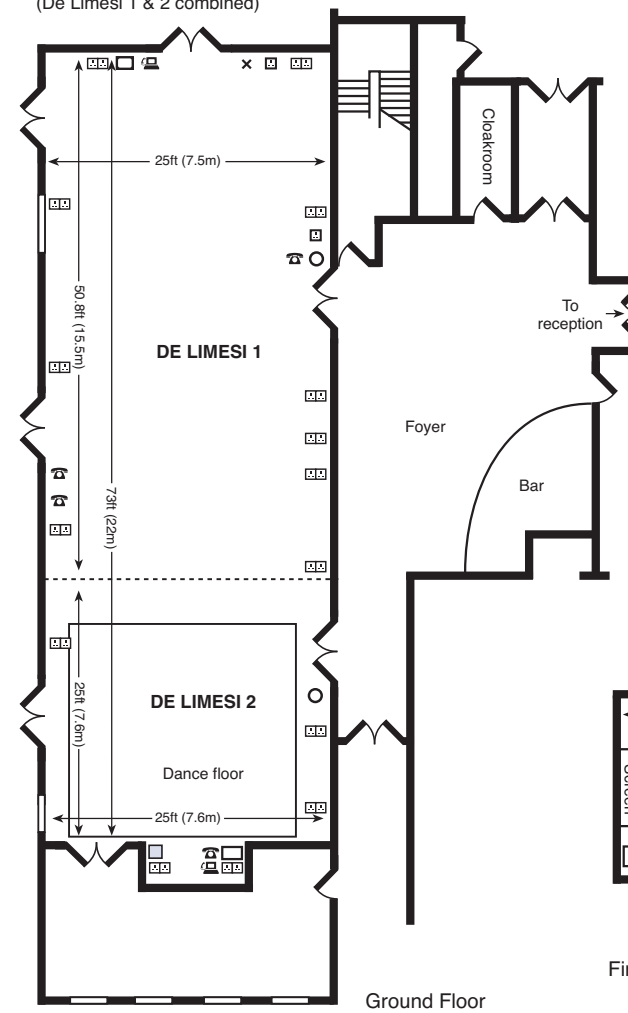

DE LIMESI SUITE
(De Limesi 1 & 2 combined)