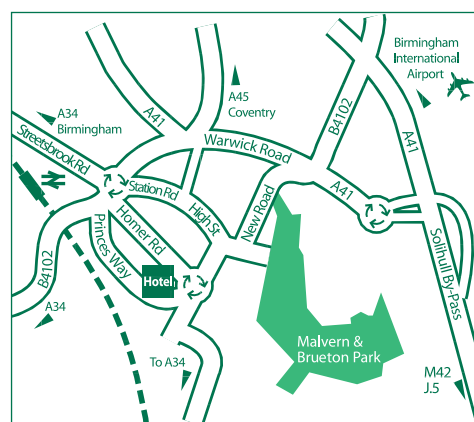

Location

- Road: M42 Jct 5 to A41 following signs to hotel
- Rail: Solihull Station 5 minutes walk
- Air: Birmingham International Airport 5 miles

DE LIMESI SUITE
(De Limesi 1 & 2 combined)

First Floor

First Floor