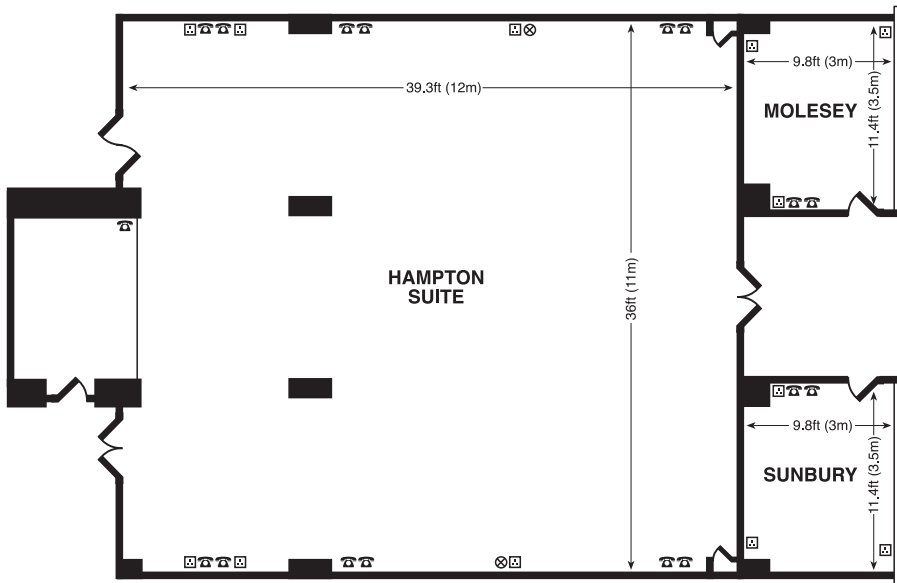

KEY

- ☐ Double 13 amp socket   ☎ Telephone point   ☐ TV aerial   ☎ ISDN socket   ☎ Fax   ☐ White-board   ☐ Screen   ☎ Public address speaker
- Dimmer   ☎ Fire apparatus   ● 30 amp socket   ☎ Air-conditioning controls   ☎ Light controls   ☐ 3 Phase electricity supply   --- Moveable partition

Holiday Inn London-Shepperton - United Kingdom

Felix Lane, Shepperton,
Middlesex TW17 8NP

Tel: +44 (0)870 2258 701

Fax: 01932 245231

Email: hishpepperton@qmh-hotels.com

Website: holiday-inn.co.uk