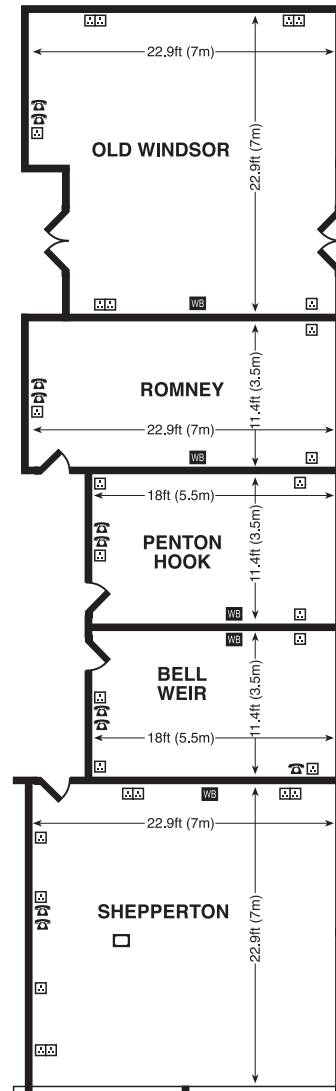

KEY

- ☐ Double 13 amp socket   ☎ Telephone point   ☐ TV aerial   ☎ ISDN socket   ☎ Fax   ☐ White-board   ☐ Screen   ☎ Public address speaker
- Dimmer   ☎ Fire apparatus   ● 30 amp socket   ☎ Air-conditioning controls   ☎ Light controls   ☐ 3 Phase electricity supply   --- Moveable partition

Holiday Inn London-Shepperton - United Kingdom

Felix Lane, Shepperton,
Middlesex TW17 8NP

Tel: +44 (0)870 2258 701

Fax: 01932 245231

Email: hishpepperton@qmh-hotels.com

Website: holiday-inn.co.uk