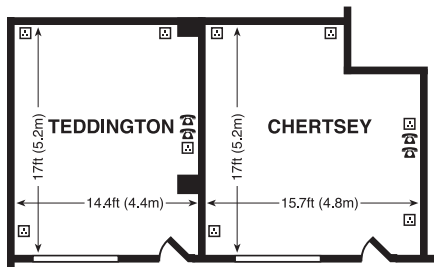

KEY

- ☐ Double 13 amp socket   ☎ Telephone point   ☐ TV aerial   ☎ ISDN socket   ☎ Fax   ☐ White-board   ☐ Screen   ☎ Public address speaker
- Dimmer   ☎ Fire apparatus   ● 30 amp socket   ☎ Air-conditioning controls   ☎ Light controls   ☐ 3 Phase electricity supply   --- Moveable partition

Holiday Inn London-Shepperton - United Kingdom

Felix Lane, Shepperton,
Middlesex TW17 8NP

Tel: +44 (0)870 2258 701

Fax: 01932 245231

Email: hishpepperton@qmh-hotels.com

Website: holiday-inn.co.uk