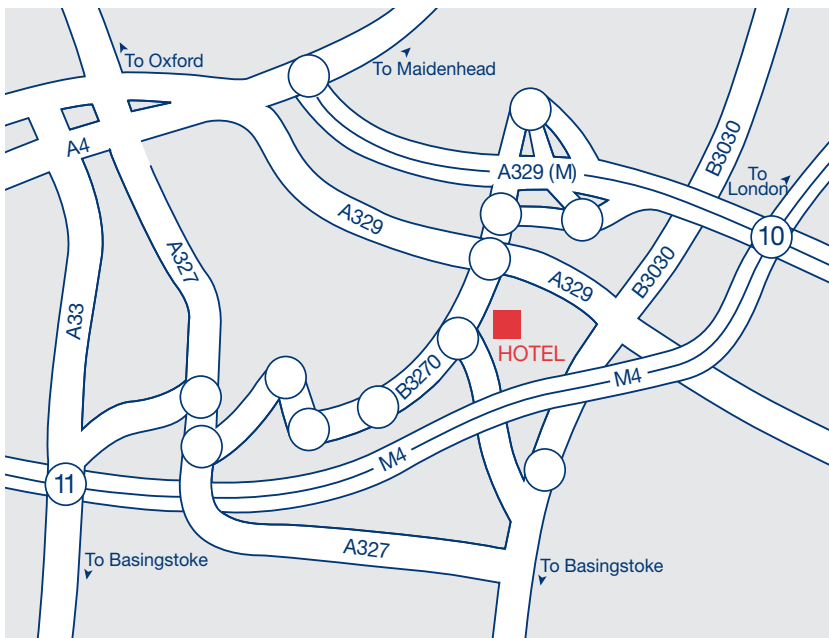

BEST WESTERN READING MOAT HOUSE

HOTEL INFORMATION

ROOM NAME	Reception	Theatre	Classroom	Boardroom	Dinner	Dimensions (metres)	Height (metres)	Natural Daylight	Location
Loddon Suite	100	80	36	35	70	11.1 x 6.8	10./3	Yes	Upper Ground Floor
Thames Suite	100	80	36	35	70	11.1 x 6.8	10./3	Yes	Upper Ground Floor
Emmbrook Suite	50	40	18	20	N/A	7.9 x 5.9	10./3	Yes	Upper Ground Floor
Kennet Suite	50	40	18	20	N/A	7.9 x 5.9	10./3	Yes	Upper Ground Floor
Holybrook Suite	N/A	40	16	12	N/A	7.1 x 6.9	8.5/2.5	Yes	Ground Floor

BEST WESTERN READING MOAT HOUSE

Mill Lane, Sindlesham,
Nr. Wokingham,
Berkshire RG41 5DF

TEL: 0870 2250 601

FAX: 01189 666530

WEBSITE: www.bestwestern.co.uk/readingmoathouse