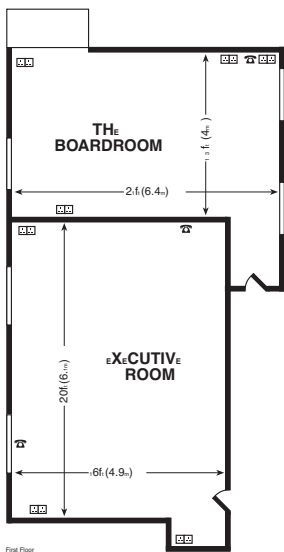

CHESHIRE SUITE
(Capesthorne, Arley and Gawsworth combined)

KEY

- Single 13 amp socket
- Double 13 amp socket
- ☎ Telephone point
- TV aerial
- ☒ Facsimile point
- Screen
- × Microphone point
- Air conditioning controls
- --- Moveable partition
- Column

Holiday Inn Manchester Airport - United Kingdom

Altrincham Road, Wilmslow,
Cheshire SK9 4LR

Tel: +44 (0)870 4436 961

Fax: 01625 531876

Email: himanchester@qmh-hotels.com

Website: holiday-inn.co.uk