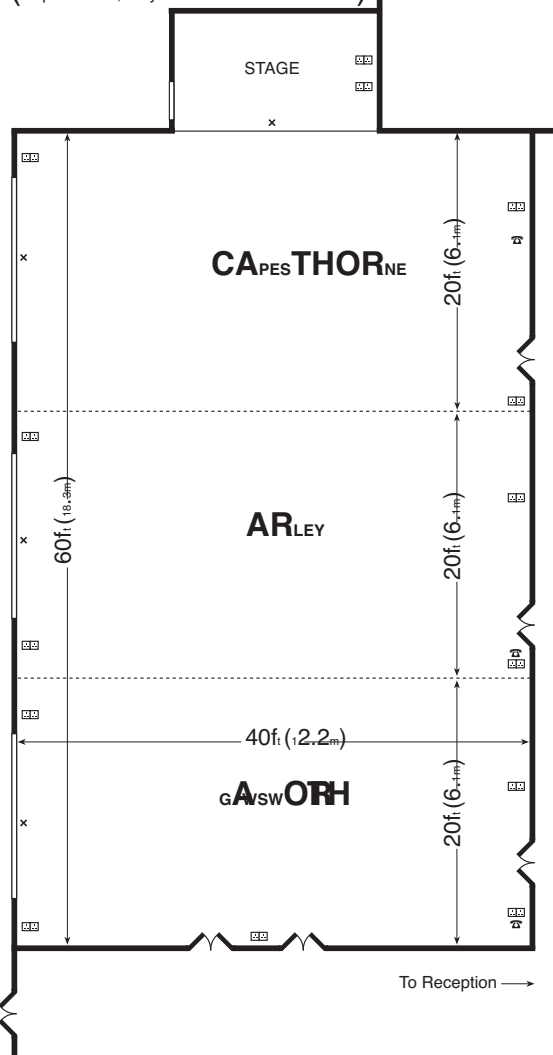

CHESHIRE SUITE
(Capesthorne, Arley and Gawsworth combined)

KEY

- Single 13 amp socket
- Double 13 amp socket
- ☎ Telephone point
- TV aerial
- ☒ Facsimile point
- Screen
- × Microphone point
- Air conditioning controls
- --- Moveable partition
- Column

Holiday Inn Manchester Airport - United Kingdom

Altrincham Road, Wilmslow,
Cheshire SK9 4LR

Tel: +44 (0)870 4436 961

Fax: 01625 531876

Email: himanchester@qmh-hotels.com

Website: holiday-inn.co.uk