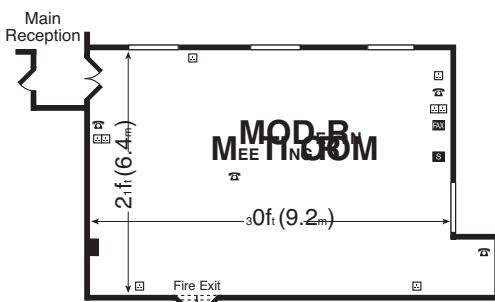

CHESHIRE SUITE
(Capesthorne, Arley and Gawsworth combined)

KEY

- Single 13 amp socket
- Double 13 amp socket
- ☎ Telephone point
- TV aerial
- ☒ Facsimile point
- Screen
- × Microphone point
- Air conditioning controls
- --- Moveable partition
- Column

Holiday Inn Manchester Airport - United Kingdom

Altrincham Road, Wilmslow,
Cheshire SK9 4LR

Tel: +44 (0)870 4436 961

Fax: 01625 531876

Email: himanchester@qmh-hotels.com

Website: holiday-inn.co.uk