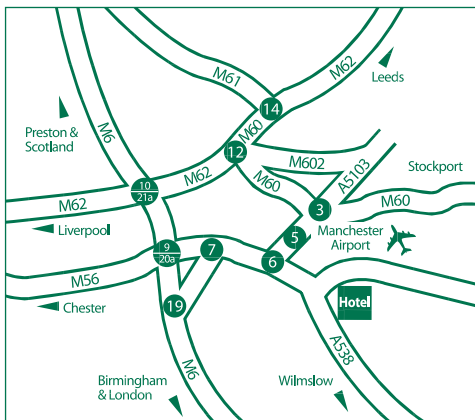

Holiday Inn Manchester Airport UK

Holiday Inn Meetings Network covers over 350 locations throughout Europe, the Middle East and Africa. So you're never far from staff with a Can-do attitude who are committed to ensuring your meetings run smoothly every time.

* Capesthorpe, Arley and Gawsworth combined

Location

- Road: (From the North) M6 Jct 20a to M56 Jct 6 to A538 or (from the South) M6 Jct 19 to A556 to M56 Jct 6 to A538
- Rail: Wilmslow/Manchester Airport Station 3 miles
- Air: Manchester International Airport 3 miles