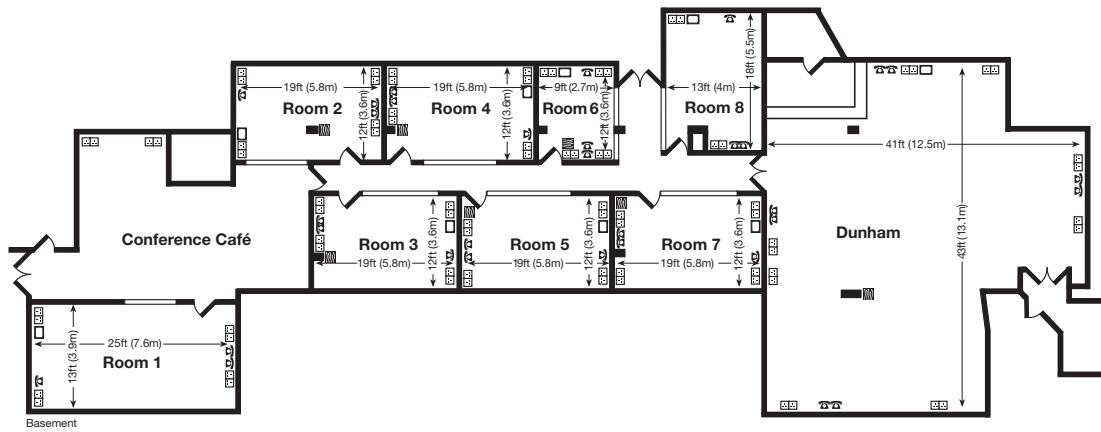

CHESHIRE SUITE
(Capesthorne, Arley and Gawsworth combined)

KEY

- Single 13 amp socket
- Double 13 amp socket
- ☎ Telephone point
- TV aerial
- ☒ Facsimile point
- Screen
- × Microphone point
- Air conditioning controls
- --- Moveable partition
- Column

Holiday Inn Manchester Airport - United Kingdom

Altrincham Road, Wilmslow,
Cheshire SK9 4LR

Tel: +44 (0)870 4436 961

Fax: 01625 531876

Email: himanchester@qmh-hotels.com

Website: holiday-inn.co.uk