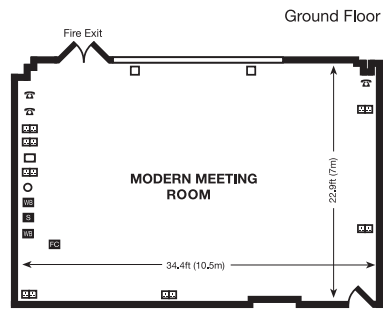

Counties Suite - Bedford and Hertford combined

KEY

- ☐ Double 13 amp socket   ☎ Telephone point   ☐ TV aerial   ☐ Flipchart   ☐ White-board
- ☐ Screen   × Microphone point   ○ Dimmer   --- Moveable partition   ☐ Window

Holiday Inn Luton South M1 Jct 9 - United Kingdom

London Road, Markyate,
Nr Luton, Hertfordshire AL3 8HH
Tel: +44 (0)870 4431 781
Fax: 01582 449041
Email: hiluton@qmh-hotels.com
Website: holiday-inn.co.uk