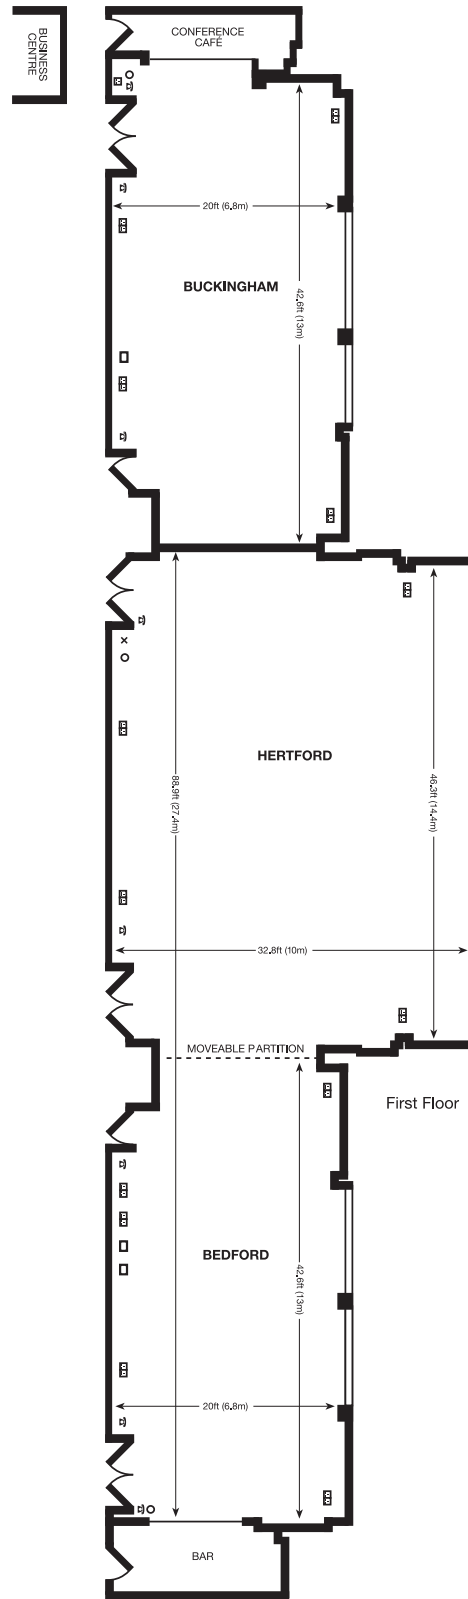

Counties Suite - Bedford and Hertford combined

KEY

- ☐ Double 13 amp socket   ☎ Telephone point   ☐ TV aerial   ☐ Flipchart   ☐ White-board
- ☐ Screen   × Microphone point   ○ Dimmer   --- Moveable partition   ☐ Window

Holiday Inn Luton South M1 Jct 9 - United Kingdom

London Road, Markyate,
Nr Luton, Hertfordshire AL3 8HH
Tel: +44 (0)870 4431 781
Fax: 01582 449041
Email: hiluton@qmh-hotels.com
Website: holiday-inn.co.uk