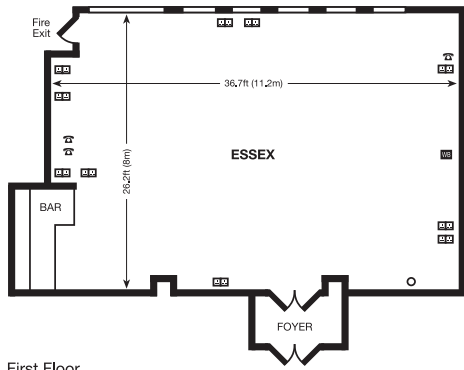

Counties Suite - Bedford and Hertford combined

KEY

- ☐ Double 13 amp socket   ☎ Telephone point   ☐ TV aerial   ☐ Flipchart   ☐ White-board
- ☐ Screen   × Microphone point   ○ Dimmer   --- Moveable partition   ☐ Window

Holiday Inn Luton South M1 Jct 9 - United Kingdom

London Road, Markyate,
Nr Luton, Hertfordshire AL3 8HH
Tel: +44 (0)870 4431 781
Fax: 01582 449041
Email: hiluton@qmh-hotels.com
Website: holiday-inn.co.uk