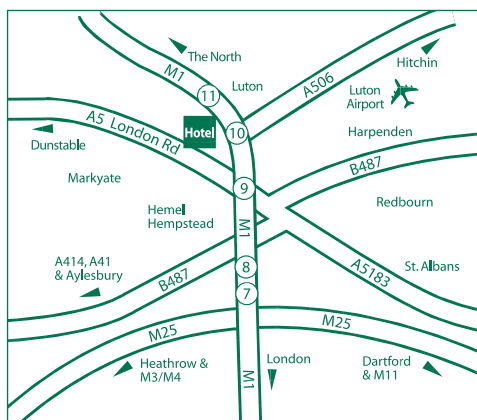

\*Bedford & Hertford combined \*\*Private dinners only

**Location**

- Road: M1 Jct 9 to A5 North (Dunstable)
- Rail: Harpenden Station 6 miles; St. Albans Station 12 miles
- Air: Luton Airport 5 miles; Heathrow Airport 28 miles