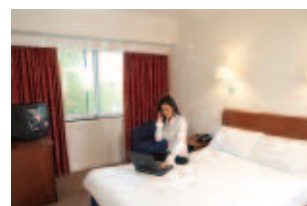

HOTEL SERVICES AND AMENITIES

GUEST ROOM AMENITIES

- Work desk with lamp
- Internet access both wireless and cable
- Alarm clock (within television)
- Direct dial phone
- Voicemail
- Remote control TV
- In room movies
- FM/AM radio
- Coffee/tea making facilities
- Laundry/valet service
- Iron/Ironing board (on request)
- Trouser press
- Private bathroom
- Hairdryer
- Separate hanging closet
- Air-conditioning

CONCIERGE SERVICES INCLUDE:

- 24-hour room service
- Wake up calls
- Priority check-in
- Express check-out
- Car park
- Safety deposit box