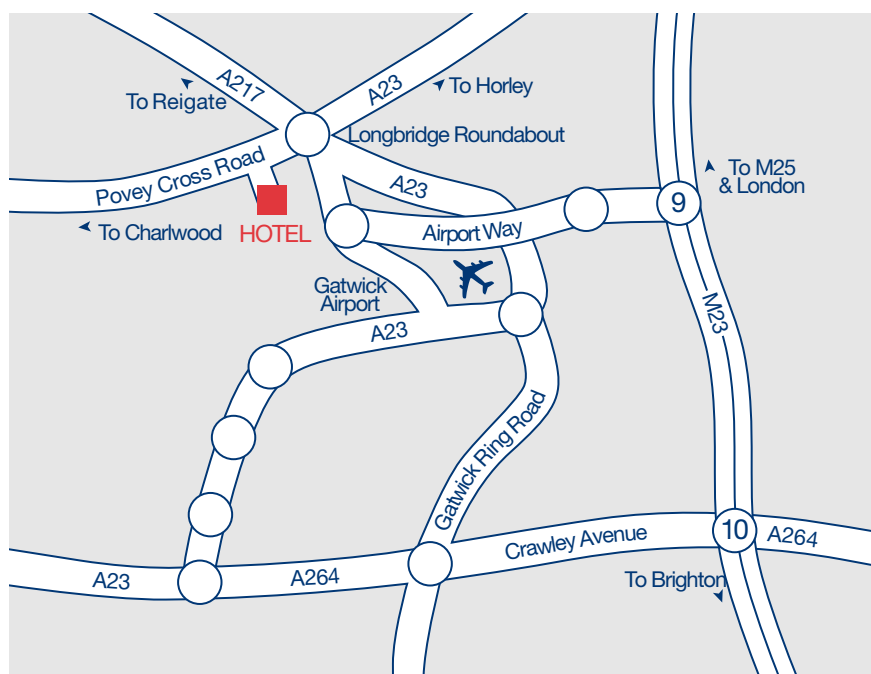

BEST WESTERN GATWICK MOAT HOUSE

HOTEL INFORMATION

ROOM NAME	Reception	Theatre	Classroom	Boardroom	Dinner	Dimensions (metres)	Height (metres)	Natural Daylight	Location
Cedar	30	40	20	18	18	7.5 x 4.7	2.7	No	First floor
Elm	30	40	20	18	18	7.5 x 4.7	2.7	No	First floor
Maple	0	0	0	10	8	5.2 x 3.7	2.7	No	First floor
Oak	0	0	0	8	8	4.3 x 3.4	2.7	No	First floor
Beech	0	0	0	8	8	4.3 x 3.4	2.7	No	First floor
Birch	0	0	0	8	8	4.3 x 3.4	2.7	No	First floor
Boardroom	0	20	10	12	18	6.3 x 3.4	2.7	Yes	First floor
Restaurant	90	90	0	0	64	16.5 x 7.3	2.7	Yes	First floor

24 HOUR RATE INCLUDES:

- Accommodation (Double room for single occupancy)
- Day delegate package as listed adjacent
- Dinner
- Full English Breakfast
- VAT and Service

DAY DELEGATE RATE INCLUDES:

- Fully air-conditioned conference room
- 2 course buffet lunch in the Restaurant
- Unlimited tea, coffee, fruit and biscuits from the Conference Café
- 6ft projector screen
- OHP
- Flipchart
- Tool box including stationery items
- Mineral water

BEST WESTERN GATWICK MOAT HOUSE

Longbridge Roundabout
Gatwick
Horley
Surrey RH6 0AB

TEL: 0870 4431 671

FAX: 01293 899904

EMAIL: conferences.gatwick@qmh-hotels.com