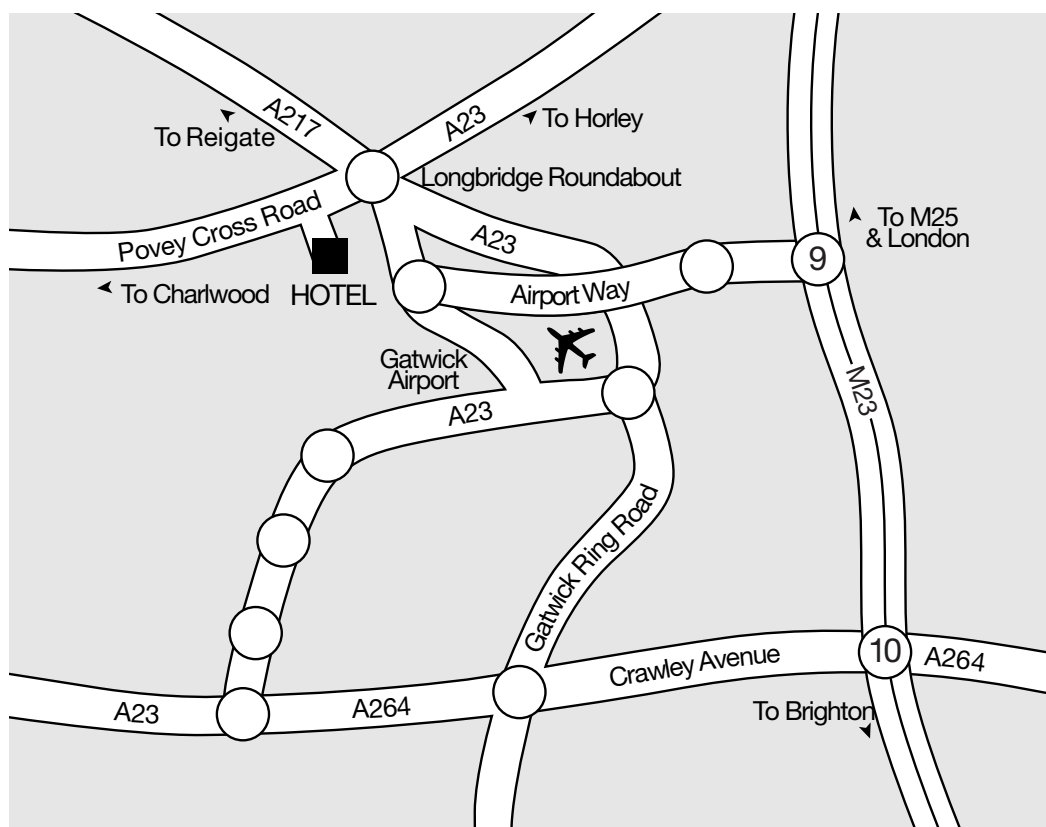

BEST WESTERN GATWICK MOAT HOUSE

HOW TO GET HERE

ROAD

M25 Jct 7/8 to M23 Jct 9 to A23 to A217

RAIL

Gatwick Railway Station: 1 mile

Horley Railway Station: 1 mile

AIR

Gatwick Airport: 1 mile

From the M25

M25 Junction 7/8, to M23 (southbound) towards Gatwick, to M23 Junction 9 (Gatwick) - go straight across first roundabout at the South Terminal to the North Terminal roundabout. Take the 4th exit signposted A23 Redhill. At the third roundabout take the first exit and immediately left again to Best Western Gatwick Moat House.

From the South East

M11 (southbound) to Junction 6 to M25 (southbound) to Gatwick. Then as M25 directions above.

Best Western Gatwick Moat House

Longbridge Roundabout, Gatwick, Horley, Surrey RH6 0AB

Tel: 0870 4431 671

An airport location makes this the perfect centrally located hotel whether guests are travelling by plane, train or car. London is accessible in 25 minutes by the Gatwick Express, the airport is 5 minutes from the hotel and the M23 link is less than 2 miles.