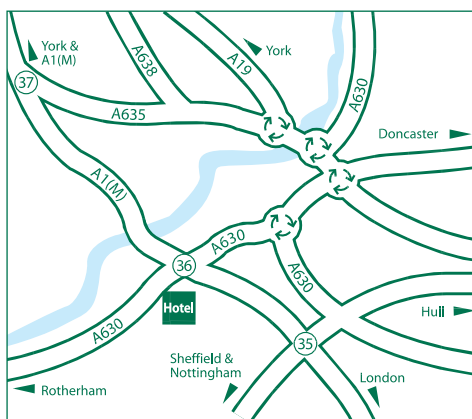

*Manor 1 & 2 combined

Location

- Road: A1(M) Jct 36 to A630(T) Rotherham
- Rail: Doncaster Station 3 miles
- Air: Doncaster/Sheffield Robin Hood Airport 14 miles

Holiday Inn Doncaster A1(M) Jct 36 - United Kingdom